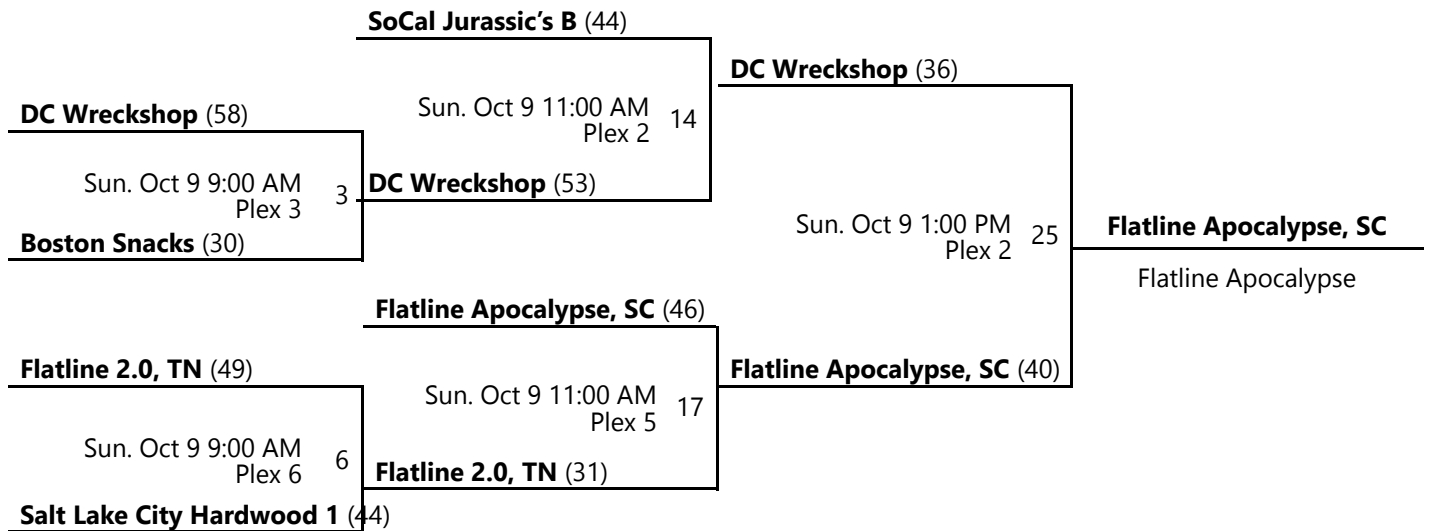

Home (Top), Away (Bottom)

Revised 10/10/2022 1:25 PM - Powered by [Exposure Basketball Events](#)

31ST NATIONAL CHAMPIONSHIP-FORT LAUDERDALE B DIVISION LOWER CHAMPIONSHIP

Oct 8-9, 2022

Plex 4 - Perseverance Skorplex SportsCenter Location 4

Plex 5 - Perseverance Skorplex SportsCenter Location 5

Plex 6 - Perseverance Skorplex SportsCenter Location 6

Home (Top), Away (Bottom)

Revised 10/9/2022 3:21 PM - Powered by [Exposure Basketball Events](#)

31ST NATIONAL CHAMPIONSHIP-FORT LAUDERDALE B MINUS DIVISION UPPER CHAMPIONSHIP

Oct 8-9, 2022

Plex 2 - Perseverance Skorplex SportsCenter Location 2 Plex 3 - Perseverance Skorplex SportsCenter Location 3