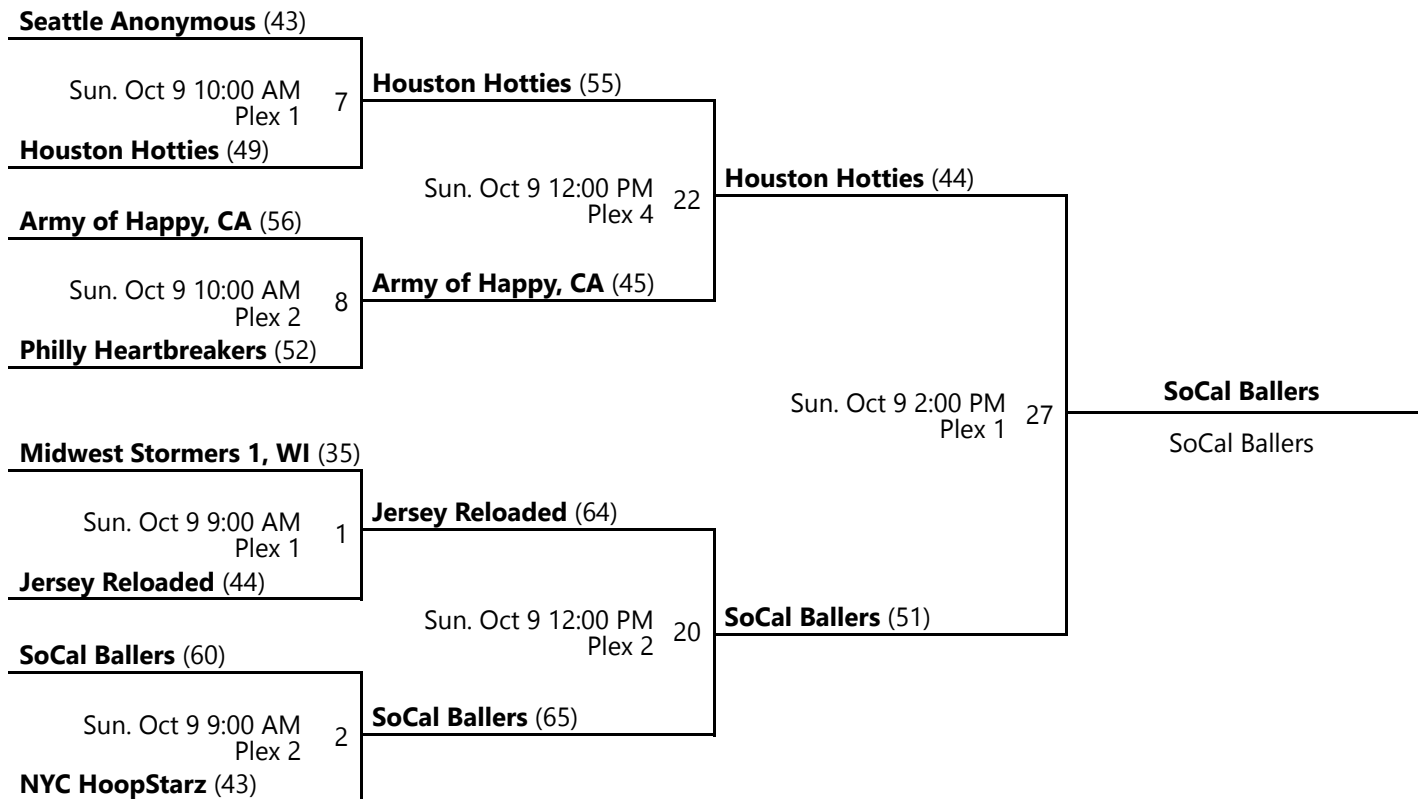

5 - Court 5

3 - Court 3

6 - Court 6

Powered by Exposure Basketball Events

31ST NATIONAL CHAMPIONSHIP-FORT LAUDERDALE A DIVISION CHAMPIONSHIP

Oct 8-9, 2022

Plex 1 - Perseverance Skorplex SportsCenter Location 1 Plex 6 - Perseverance Skorplex SportsCenter Location 6

Home (Top), Away (Bottom)

Revised 10/10/2022 1:25 PM - Powered by [Exposure Basketball Events](#)

31ST NATIONAL CHAMPIONSHIP-FORT LAUDERDALE B DIVISION UPPER CHAMPIONSHIP

Oct 8-9, 2022

Plex 1 - Perseverance Skorplex SportsCenter Location 1 Plex 2 - Perseverance Skorplex SportsCenter Location 2
 Plex 4 - Perseverance Skorplex SportsCenter Location 4