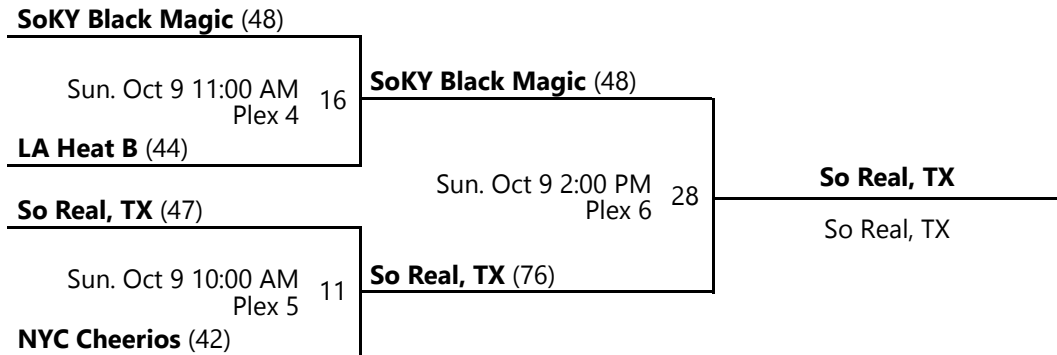

5 - Court 5

3 - Court 3

6 - Court 6

Powered by Exposure Basketball Events

31ST NATIONAL CHAMPIONSHIP-FORT LAUDERDALE A DIVISION CHAMPIONSHIP

Oct 8-9, 2022

Plex 1 - Perseverance Skorplex SportsCenter Location 1 Plex 6 - Perseverance Skorplex SportsCenter Location 6

Home (Top), Away (Bottom)

Revised 10/10/2022 1:25 PM - Powered by [Exposure Basketball Events](#)

31ST NATIONAL CHAMPIONSHIP-FORT LAUDERDALE B DIVISION UPPER CHAMPIONSHIP

Oct 8-9, 2022

Plex 1 - Perseverance Skorplex SportsCenter Location 1 Plex 2 - Perseverance Skorplex SportsCenter Location 2
 Plex 4 - Perseverance Skorplex SportsCenter Location 4

Home (Top), Away (Bottom)

Revised 10/10/2022 1:25 PM - Powered by [Exposure Basketball Events](#)

31ST NATIONAL CHAMPIONSHIP-FORT LAUDERDALE B DIVISION LOWER CHAMPIONSHIP

Oct 8-9, 2022

Plex 4 - Perseverance Skorplex SportsCenter Location 4